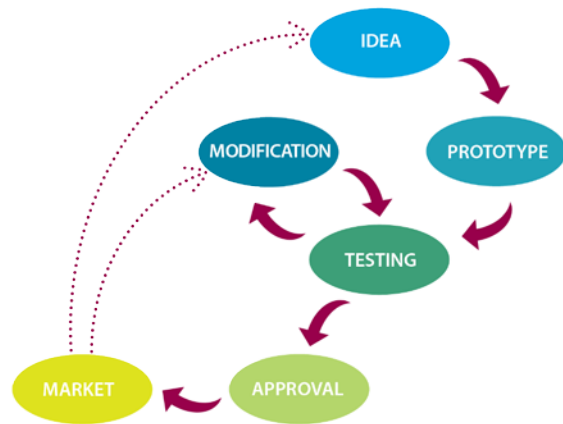

**Your Strategic
International
Partner**

**Get certifications
Proof your performance
Comply with national requirements
Satisfy your customers
Grow your business**

**DANISH TEST AND RESOURCE CENTRE
FOR SMALL WIND TURBINES**

Small Wind Test and Lab

WE OFFER:

- Customised testing of small wind turbines up to 200m² swept area, and of **small wind turbine components**
- Customised consultancy services
- Exceptional wind conditions in Europe
- More than 30 years of expertise:
 - ✓ wind turbine design and testing
 - ✓ support to small and medium sized companies
 - ✓ export and technology transfer

SUCCESSFUL PRODUCT DEVELOPMENT PROCESS

We are working to build a full-scale test centre for small wind turbines, to satisfy all your testing needs with state of art technology and processes.

We previously tested small wind turbines and single components from Denmark, Germany, Sweden, the Netherlands, Spain, the UK, USA, China, etc.